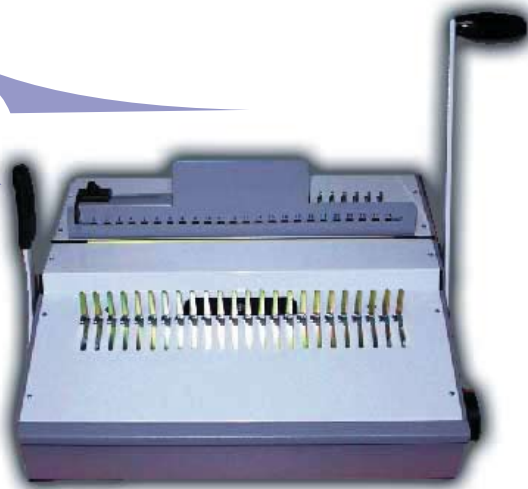

# Binding Machine

**AS980**  
**Comb Binder**

**GBB2088**  
**Comb Binder**

**Super21A**  
**Electric Comb Binder**

**SB-1**  
**Spiral Binder**

Model	AS980	GBB2088	Super21A (Electric)	SB-1
Punch Length	356mm (F4)	297mm (A4)	297mm (A4)	356mm (F4)
Punching Capacity	25 sheets (70g)	20 sheets (70g)	25 sheets (70g)	20 sheets (70g)
Dimension (L*W*H)	480*400*210 mm	440*330*216 mm	480x395x280	530*440*270 mm
Weight	18.8 Kg	14.0Kg	17.8kg	14Kg
Binding Capacity	500 Sheets/51mm	425 Sheets/50mm	500 Sheets/51mm	425 Sheets/50mm
Facilities	24 holes	21 holes	21 holes	-